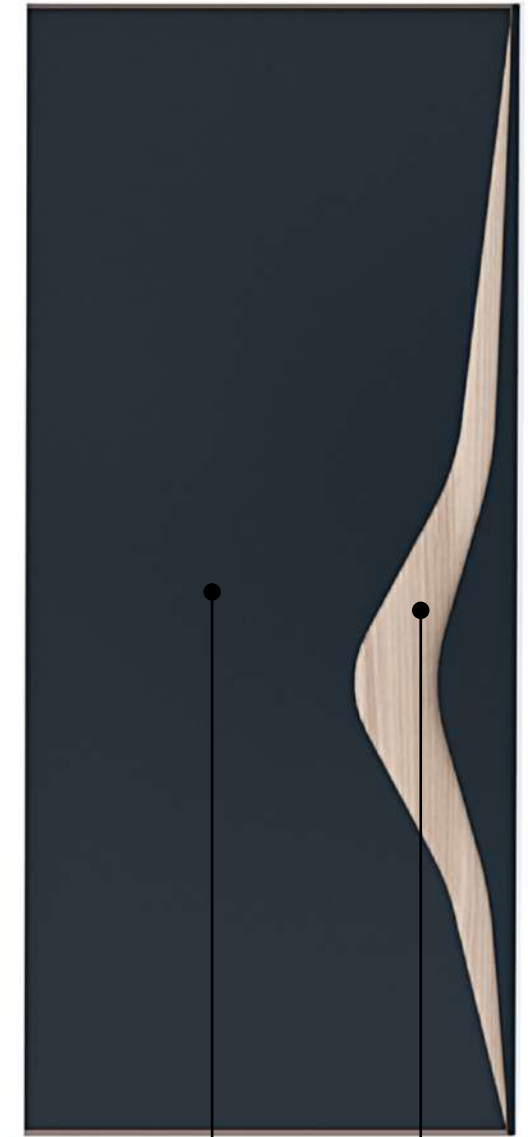

# DOOR COLLECTION #5

---

NATURAL WOOD MATTE  
LEATHER

SMOKED GLASS

DOOR IN MATTE LACQUER WITH  
METAL FRAME  
NATURAL WOOD